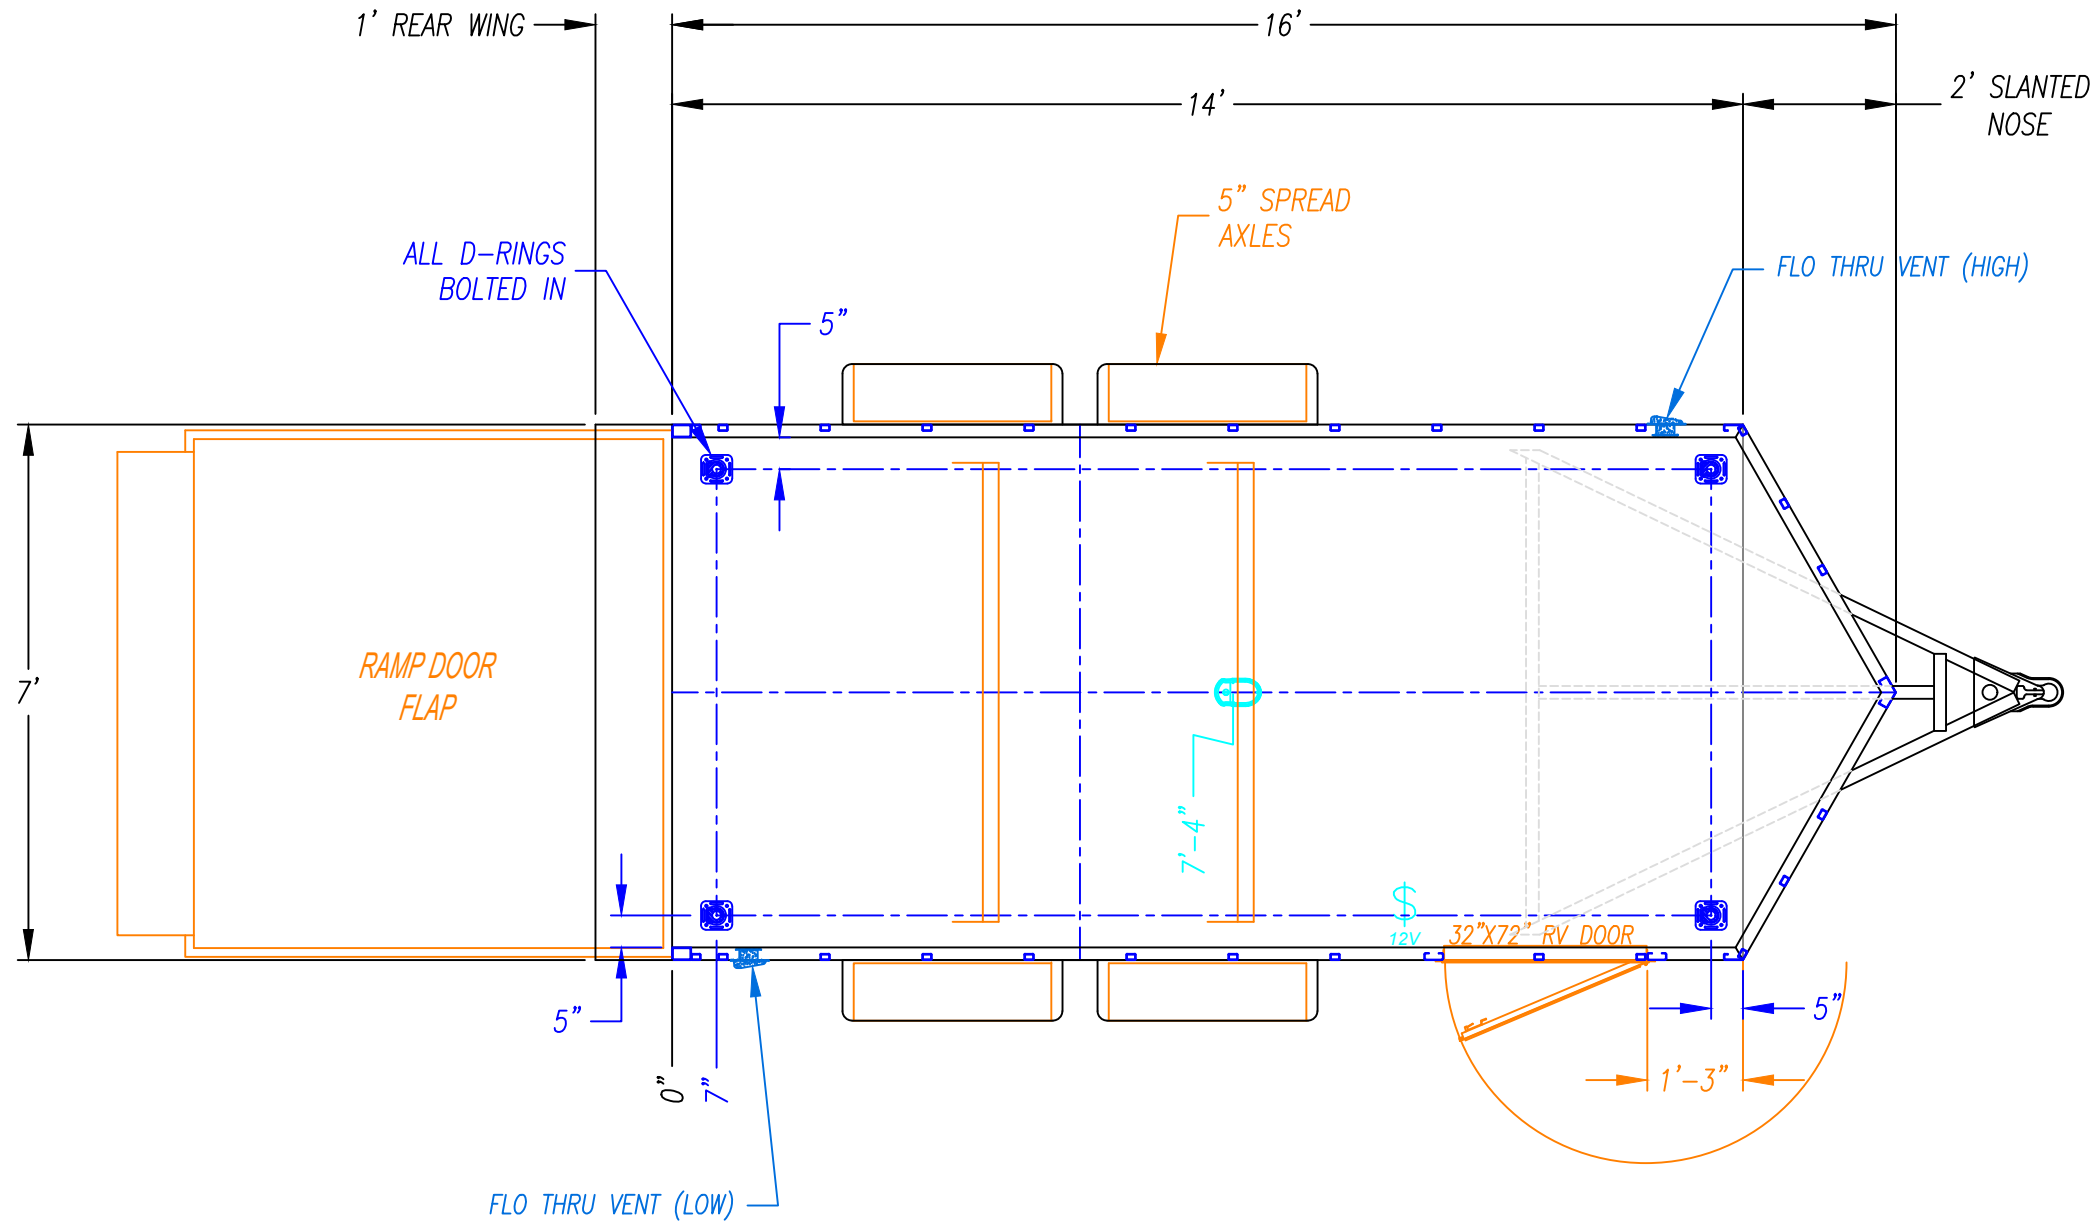

NOTES:
-

REVISIONS		
REV	DESCRIPTION	DATE

12V Dome Light	STEREO	110V Switch	Motorbase Plug	E-Track
12V Switch	3-Way 12V Switch	Interior Recept	Electrical Box	Swivel D-Ring
Clearance Lights	Stereo Speaker	3-Way Switch	150 AMP Electrical Box	HD D-Ring
Backup Light	Air Inlet/Outlet	GFI Recept	150 AMP Electrical Box	Rope Tie

CUSTOMER APPROVAL:

DATE:

DEALER APPROVAL:

DATE:

DEALER - UJ		ORDER NO.	
DRAWN BY - AC	CUSTOMER - UNITED TRAILERS	WIDTH - 7'	TITLE - FLOOR LAYOUT
DATE - 06/24/24	SHEET NO. - 1 OF 1	HEADROOM - 7'	SCALE - 3/8" = 1'
MODEL - UJ-714TA35-8.5	SERIAL NO.		