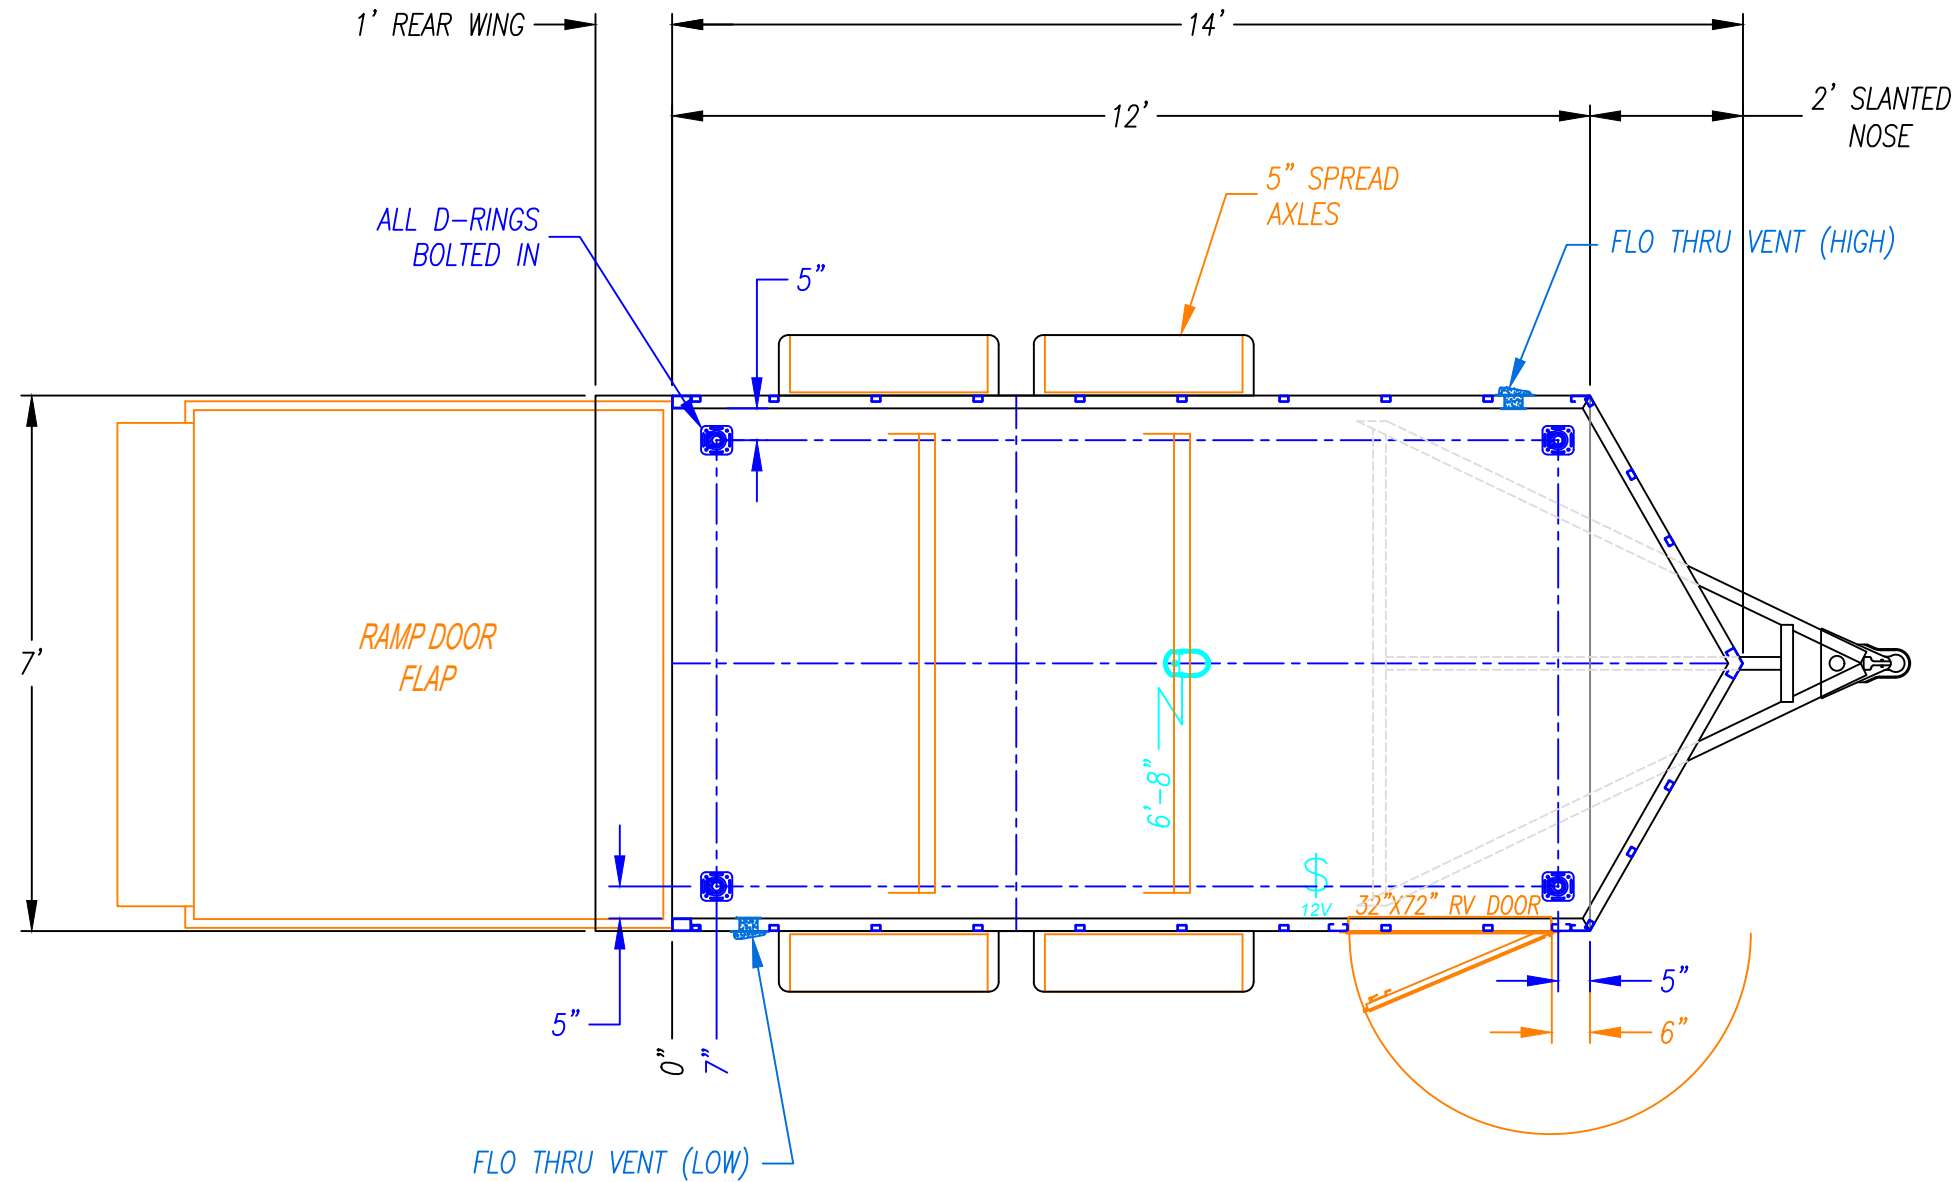

NOTES:  
-

REVISIONS		
REV	DESCRIPTION	DATE

12V Dome Light	STEREO	110V Switch	Motorbase Plug	E-Track
12V Switch	3-Way 12V Switch	Interior Recept	Electrical Box	Swivel D-Ring
Clearance Lights	Stereo Speaker	3-Way Switch	150 AMP Electrical Box	HD D-Ring
Backup Light	Air Inlet/Outlet	GFI Recept	Electrical Box	Rope Tie

DEALER - UJ		ORDER NO.	
DRAWN BY - AC	CUSTOMER - UNITED TRAILERS	WIDTH - 7'	TITLE - FLOOR LAYOUT
DATE - 06/24/24	SHEET NO. - 1 OF 1	HEADROOM - 7'	SCALE - 3/8" = 1'
MODEL - UJ-712TA35-8.5	SERIAL NO.		

CUSTOMER APPROVAL:	DATE:
DEALER APPROVAL:	DATE: