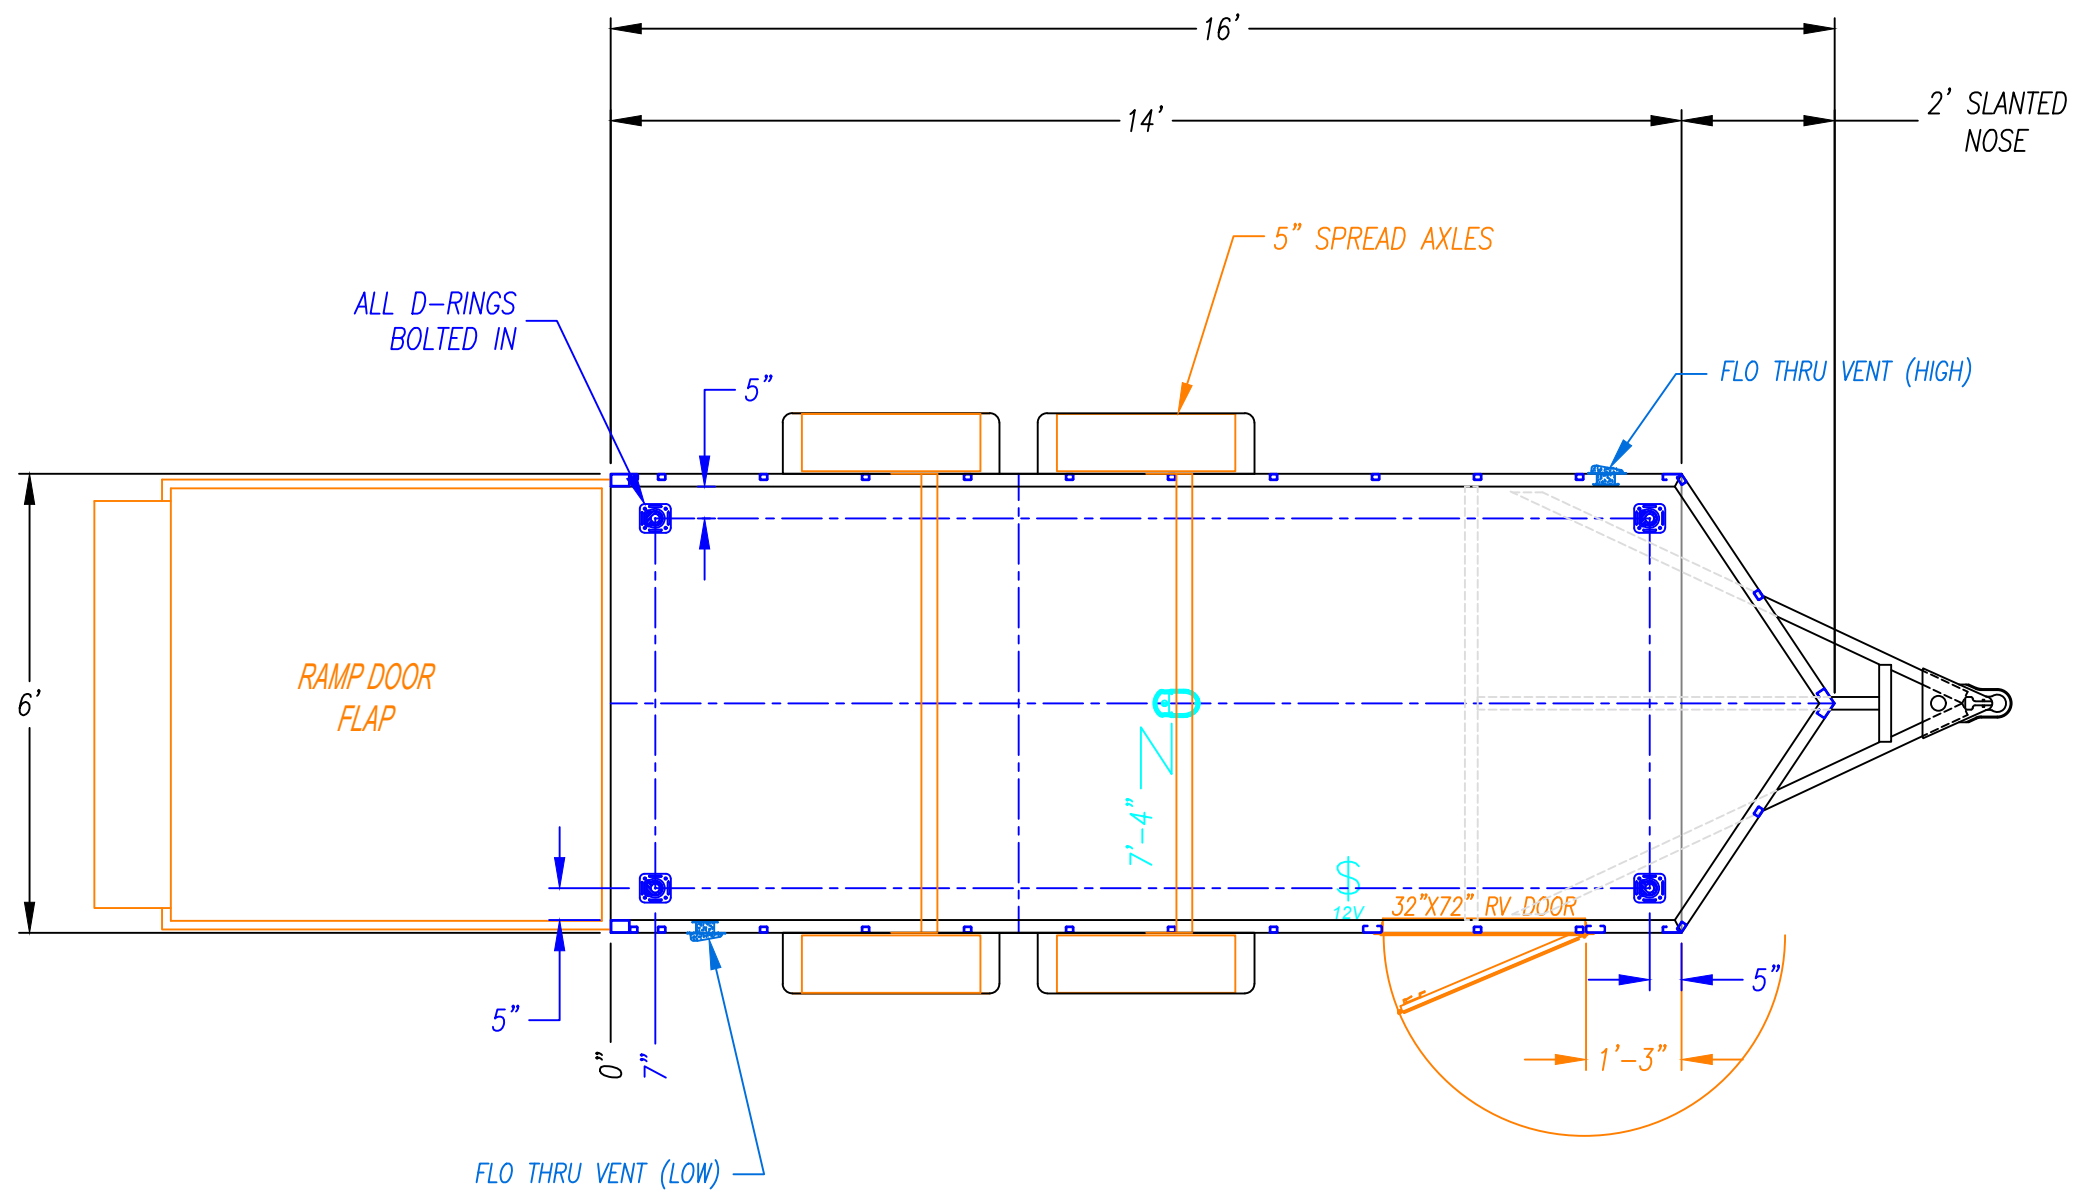

NOTES:  
-

REVISIONS		
REV	DESCRIPTION	DATE

12V Dome Light	STEREO	110V Switch	Motorbase Plug	E-Track
12V Switch	3-Way 12V Switch	Interior Recept	Electrical Box	Swivel D-Ring
Clearance Lights	Stereo Speaker	3-Way Switch	50 AMP Electrical Box	HD D-Ring
Backup Light	Air Inlet/Outlet	GFI Recept	150 AMP Electrical Box	Rope Tie

DEALER - UJ		ORDER NO.	
DRAWN BY - AC	CUSTOMER - UNITED TRAILERS	WIDTH - 6'	TITLE - FLOOR LAYOUT
DATE - 06/24/24	SHEET NO. - 1 OF 1	HEADROOM - 6.5'	SCALE - 3/8" = 1'
MODEL - UJ-614TA35		SERIAL NO.	

CUSTOMER APPROVAL:	DATE:
DEALER APPROVAL:	DATE: