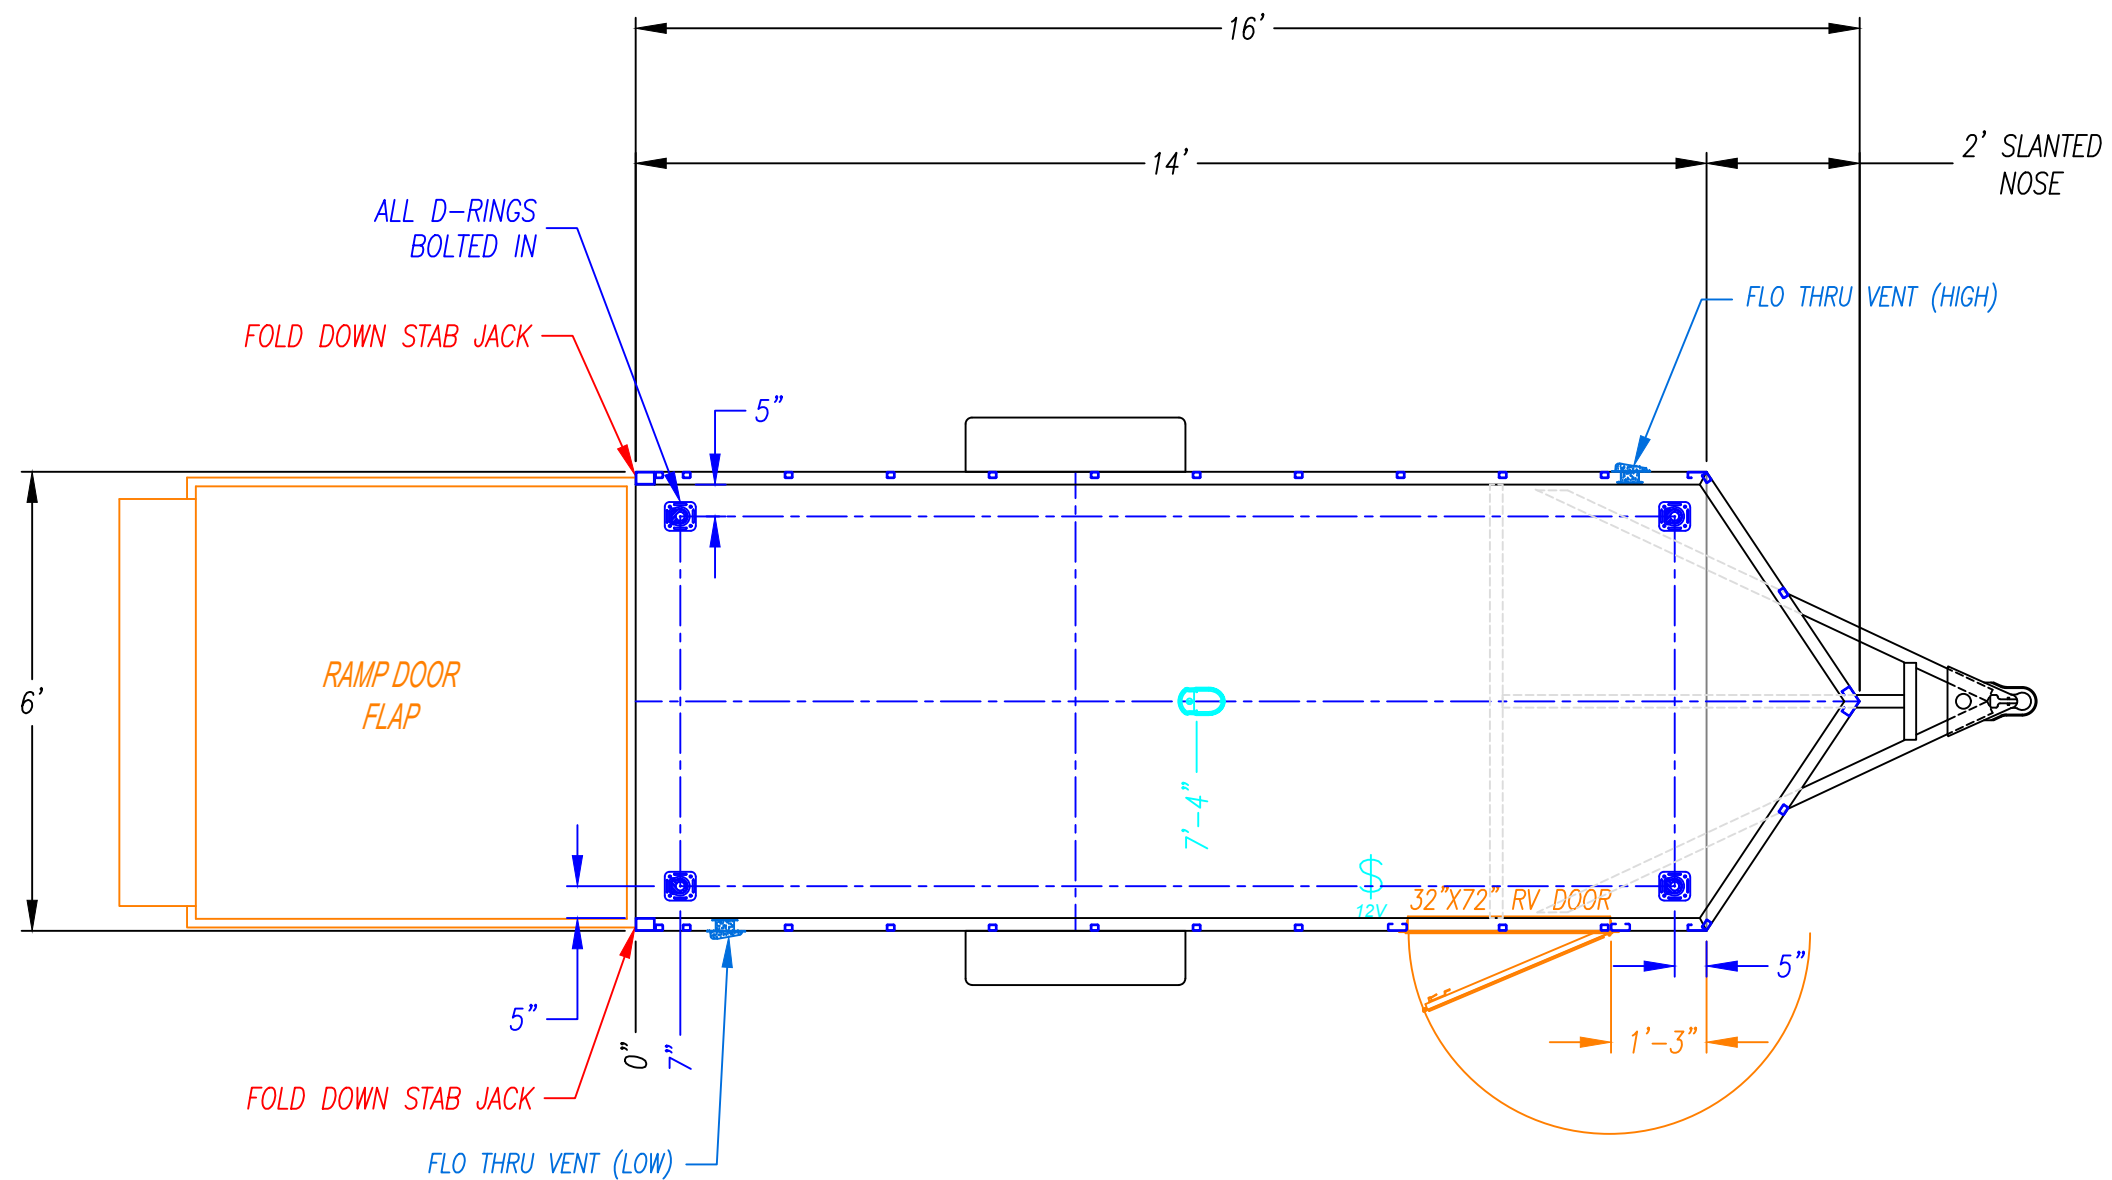

NOTES:
-

REVISIONS		
REV	DESCRIPTION	DATE

12V Dome Light	STEREO	110V Switch	Motorbase Plug	E-Track
12V Switch	3-Way 12V Switch	Interior Recept	Electrical Box	Swivel D-Ring
Clearance Lights	Stereo Speaker	3-Way Switch	50 AMP Electrical Box	HD D-Ring
Backup Light	Air Inlet/Outlet	GFI Recept	100 AMP Electrical Box	Rope Tie

DEALER - UJ		ORDER NO.	
DRAWN BY - AC	CUSTOMER - UNITED TRAILERS	WIDTH - 6'	TITLE - FLOOR LAYOUT
DATE - 06/24/24	SHEET NO. - 1 OF 1	HEADROOM - 6.5'	SCALE - 3/8" = 1'
MODEL - UJ-614SA30		SERIAL NO.	

CUSTOMER APPROVAL:	DATE:
DEALER APPROVAL:	DATE: