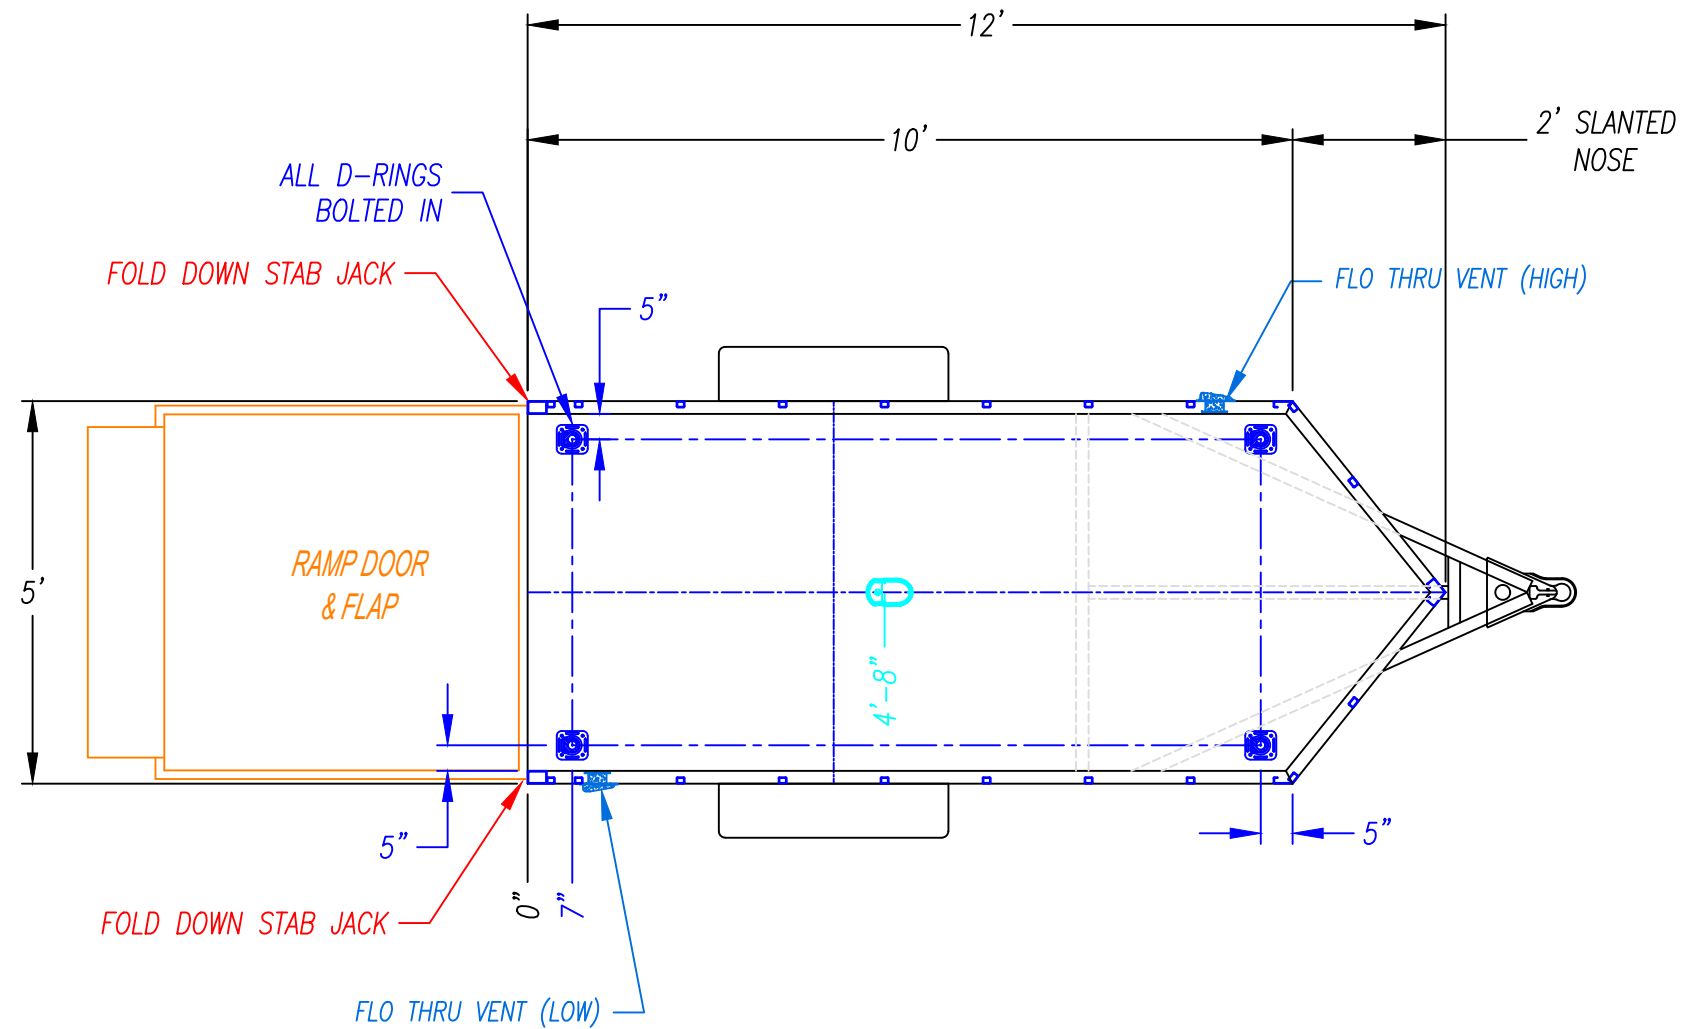

NOTES:  
-

REVISIONS		
REV	DESCRIPTION	DATE

12V Dome Light	STEREO	110V Switch	Motorbase Plug	E-Track
12V Switch	3-Way 12V Switch	Interior Recept	Electrical Box	Swivel D-Ring
Clearance Lights	Stereo Speaker	3-Way Switch	50 AMP Electrical Box	HD D-Ring
Backup Light	Air Inlet/Outlet	GFI Recept	100 AMP Electrical Box	Rope Tie

DEALER - UJ		ORDER NO.	
DRAWN BY - AC	CUSTOMER - UNITED TRAILERS	WIDTH - 5'	TITLE - FLOOR LAYOUT
DATE - 06/21/24	SHEET NO. - 1 OF 1	HEADROOM - 6'	SCALE - 3/8" = 1'
MODEL - UJ-510SA30		SERIAL NO.	

CUSTOMER APPROVAL:	DATE:
DEALER APPROVAL:	DATE: